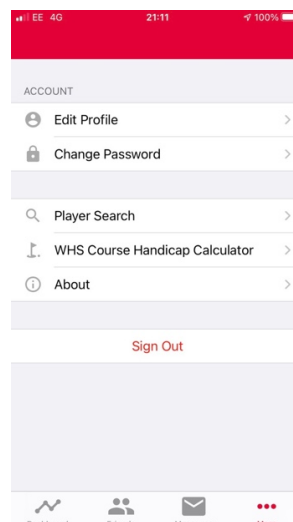

MyEG

The MyEG app is an easy way to see how your new 'handicap index' is calculated under the World Handicap System ('WHS'). You can also look up your 'Course Handicap' depending on where you are playing.

Assuming that you have already signed up to England Golf enter your 10 digit 'CDH ID' member number and password.

[You can get your 'CDH ID' from the 'V1 app' - look under 'Dashboard', scroll down to 'Handicap Certificate' and you will find your 'CDH ID' in the top left hand corner]

You will see a graph of your last 20 scores with the green dots showing those rounds used to calculate your handicap index.

To lookup your 'Course Handicap', select '... more' at the bottom right of the screen.

Choose 'World Course Handicap Calculator'.