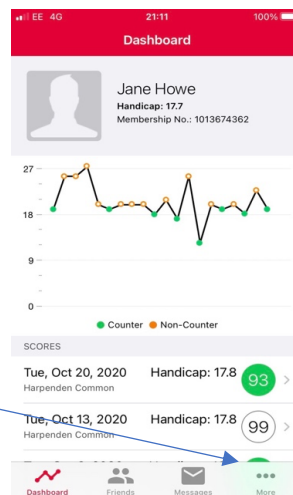

MyEG

The MyEG app is an easy way to see how your new 'handicap index' is calculated under the World Handicap System ('WHS'). You can also look up your 'Course Handicap' depending on where you are playing.

Assuming that you have already signed up to England Golf enter your 10 digit 'CDH ID' member number and password.

[You can get your 'CDH ID' from the 'V1 app' - look under 'Dashboard', scroll down to 'Handicap Certificate' and you will find your 'CDH ID' in the top left hand corner]

You will see a graph of your last 20 scores with the green dots showing those rounds used to calculate your handicap index.

To lookup your 'Course Handicap', select '... more' at the bottom right of the screen.

Choose 'World Course Handicap Calculator'.