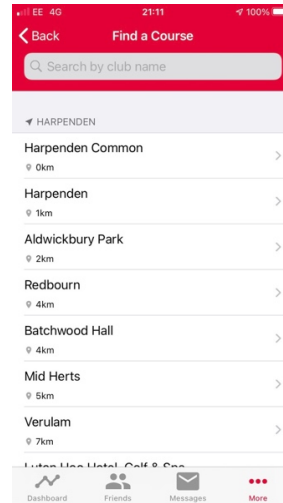

MyEG

The MyEG app is an easy way to see how your new 'handicap index' is calculated under the World Handicap System ('WHS'). You can also look up your 'Course Handicap' depending on where you are playing.

Assuming that you have already signed up to England Golf enter your 10 digit 'CDH ID' member number and password.

[You can get your 'CDH ID' from the 'V1 app' - look under 'Dashboard', scroll down to 'Handicap Certificate' and you will find your 'CDH ID' in the top left hand corner]

You will see a graph of your last 20 scores with the green dots showing those rounds used to calculate your handicap index.

To lookup your 'Course Handicap', select '... more' at the bottom right of the screen.

Choose 'World Course Handicap Calculator'.

Select the course that you are intending to play. In this case, 'Harpenden Common'.

Your course handicap will then be shown.