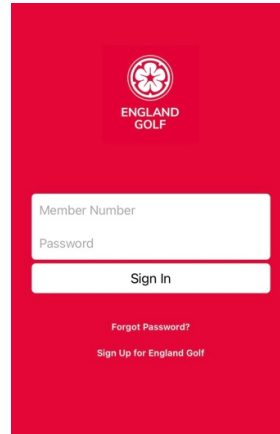

MyEG

The MyEG app is an easy way to see how your new 'handicap index' is calculated under the World Handicap System ('WHS'). You can also look up your 'Course Handicap' depending on where you are playing.

Assuming that you have already signed up to England Golf enter your 10 digit 'CDH ID' member number and password.

[You can get your 'CDH ID' from the 'V1 app' - look under 'Dashboard', scroll down to 'Handicap Certificate' and you will find your 'CDH ID' in the top left hand corner]

You will see a graph of your last 20 scores with the green dots showing those rounds used to calculate your handicap index.

To lookup your 'Course Handicap', select '... more' at the bottom right of the screen.

Choose 'World Course Handicap Calculator'.